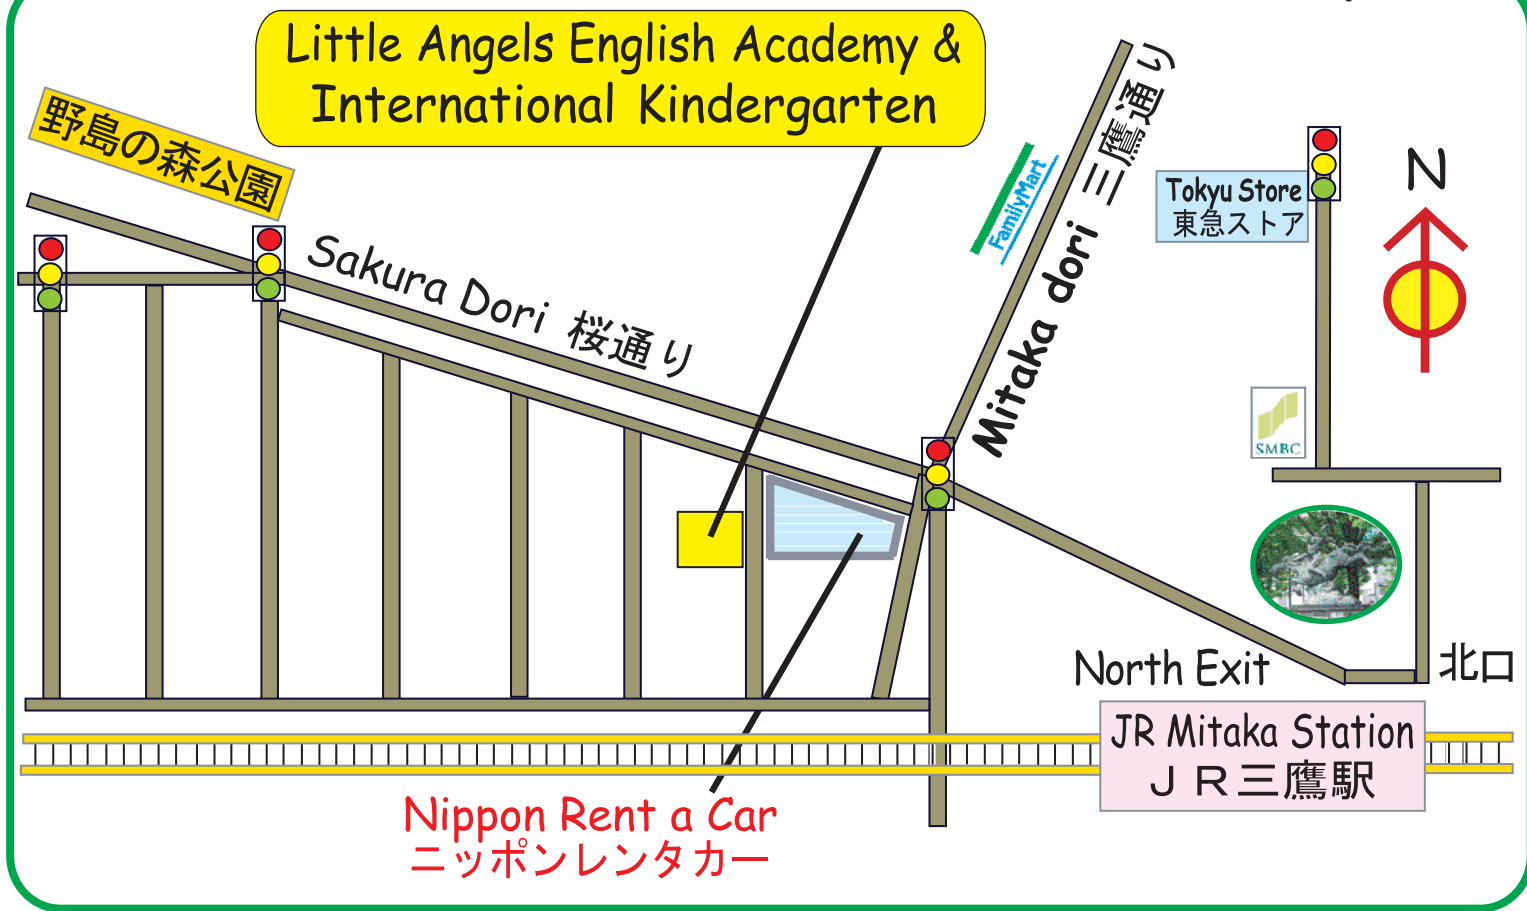

## Mitaka Station Campus

Located just 3 minutes away from Mitaka-station behind Nippon Rent-A car  
ニッポンレンタカーの裏

A 3 minute walk from the North Exit of Mitaka Station, JR Chuo Line  
JR中央線三鷹駅より徒歩3分

## Little Angels English Academy & International Kindergarten

1-3-2, Kamirenjaku, Mitaka-shi, Tokyo 181-0012  
〒181-0012 東京都三鷹市上連雀 1-3-2